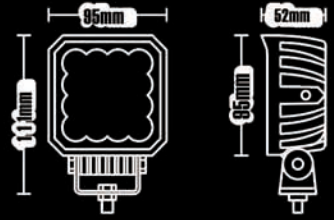

LED Lense Covers
 Designed with multiple light refractors for maximum light spread. VMWL-424 / VMWL-315 ONLY

6500K

Vividmax Oval Work Light
VMWL-OVAL18
 18 Watt spot beam
 1000 Lumens
 6 x 3w Cree LED

Vividmax Square Work Light
VMWL-424
 4 inch square
 24 Watt spread beam
 1200 Lumens
 16 x High intensity Osram LED.

Vividmax Square Work Light
VMWL-315
 15 WATT spread beam
 3 inch square
 900 Lumens
 5 X 3 Watt LED