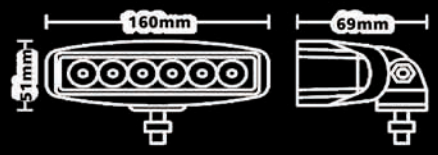

Waterproof Connections
 Press fit wire connections
 2yr warranty

LED Cree Chip/Osram LED
 For the ultimate in bright white light
 6500k white light
 Super powerful LED Lights
 50,000 hour life span
 12-32 volt

LED Lense Covers
 Designed with multiple light refractors for maximum light spread. VMWL-424 / VMWL-315 ONLY

6500K

Vividmax Oval Work Light
VMWL-OVAL18
 18 Watt spot beam
 1000 Lumens
 6 x 3w Cree LED

Vividmax Square Work Light
VMWL-424
 4 inch square
 24 Watt spread beam
 1200 Lumens
 16 x High intensity Osram LED.